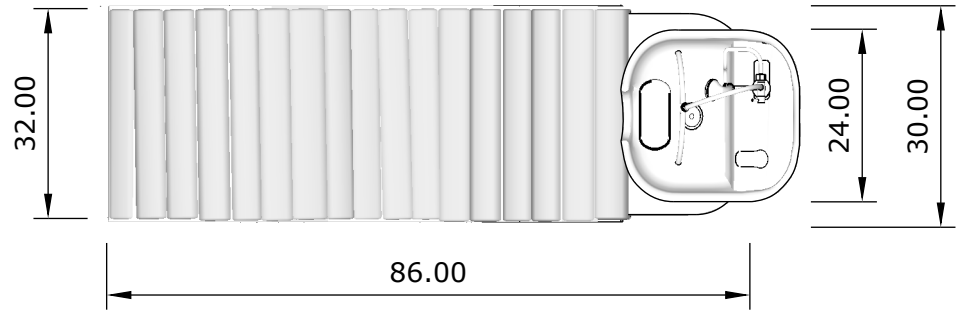

DIMENSIONS

Seraya Head Spa System with Side-Plumbing Access

MS-8965-side

All units in INCHES
Accuracy: +/- 1/4"

Top

Front

Back

Side