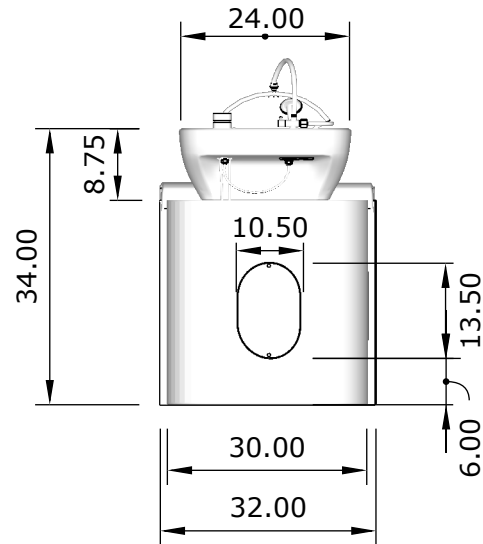

DIMENSIONS

Seraya Head Spa System with Side-Plumbing Access

MS-8965-side

All units in INCHES
Accuracy: +/- 1/4"

Top

Front

Back

Side