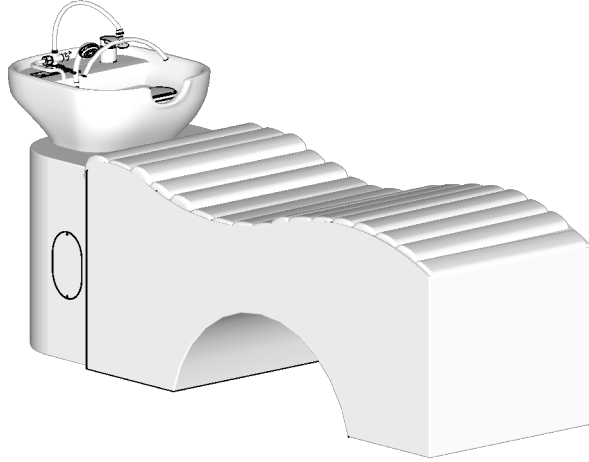

DIMENSIONS

Seraya Head Spa System with Side-Plumbing Access

MS-8965-side

All units in INCHES
Accuracy: +/- 1/4"

Top

Front

Back

Side