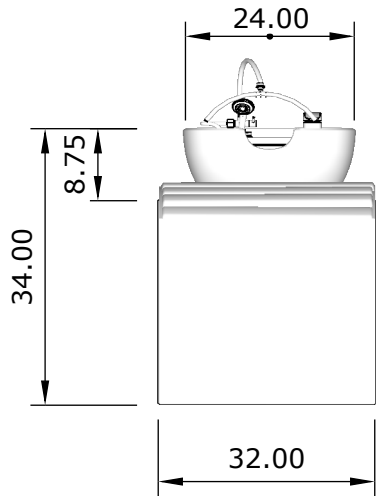

DIMENSIONS

Seraya Head Spa System with Side-Plumbing Access

MS-8965-side

All units in INCHES
Accuracy: +/- 1/4"

Top

Front

Back

Side