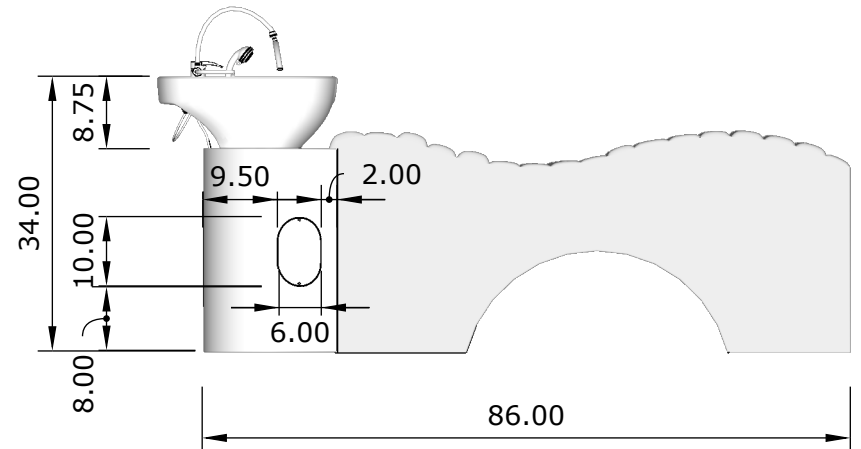

DIMENSIONS

Seraya Head Spa System with Side-Plumbing Access

MS-8965-side

All units in INCHES
Accuracy: +/- 1/4"

Top

Front

Back

Side